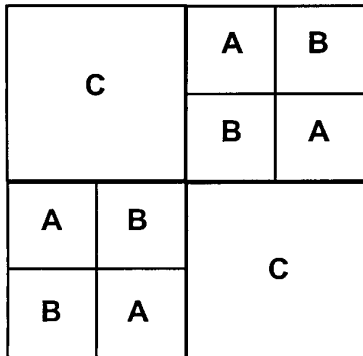

Block of the Month AUGUST

“Double Four Patch”
8 inches finished

A- Cut 4 light
B- Cut 4 dark