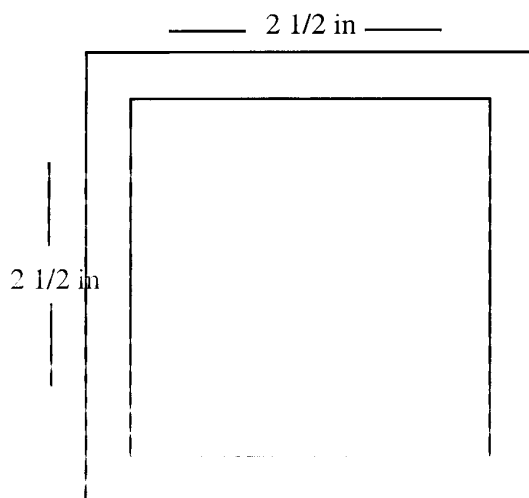

Block of the Month AUGUST

“Double Four Patch”
8 inches finished

A- Cut 4 light
B- Cut 4 dark